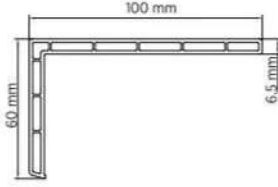

W 9020

Pervaz Profili
Sill Joint Extension Profile
Ağırlık / Weight: 0.720 kg / mt