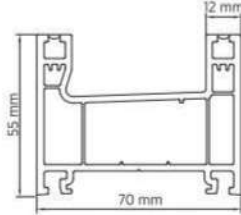

S 002

Sürme Çift Raylı Kasa
Fixed Sliding Door Frame Profile
Ağırlık / Weight: 1.150 kg / mt