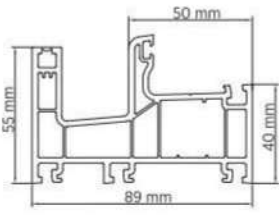

Klizna serija

S 001

Sürme Tek Raylı Kasa
Fixed Sliding Door Frame Profile
Ağırlık / Weight: 1.470 kg / mt