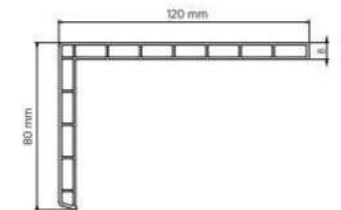

W 9050

Pervaz Profili
Sill Joint Extension Profile
Ağırlık / Weight: 0.820 kg / mt