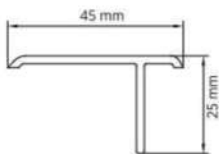

W 9040

T Kapama
Asymmetrical T
Ağırlık / Weight: 0.200 kg / mt