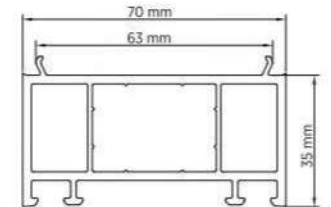

W 9070

70 mm Kasa Yükseltme Profili
70 mm Frame Extension Profile
Ağırlık / Weight: 0.830 kg / mt